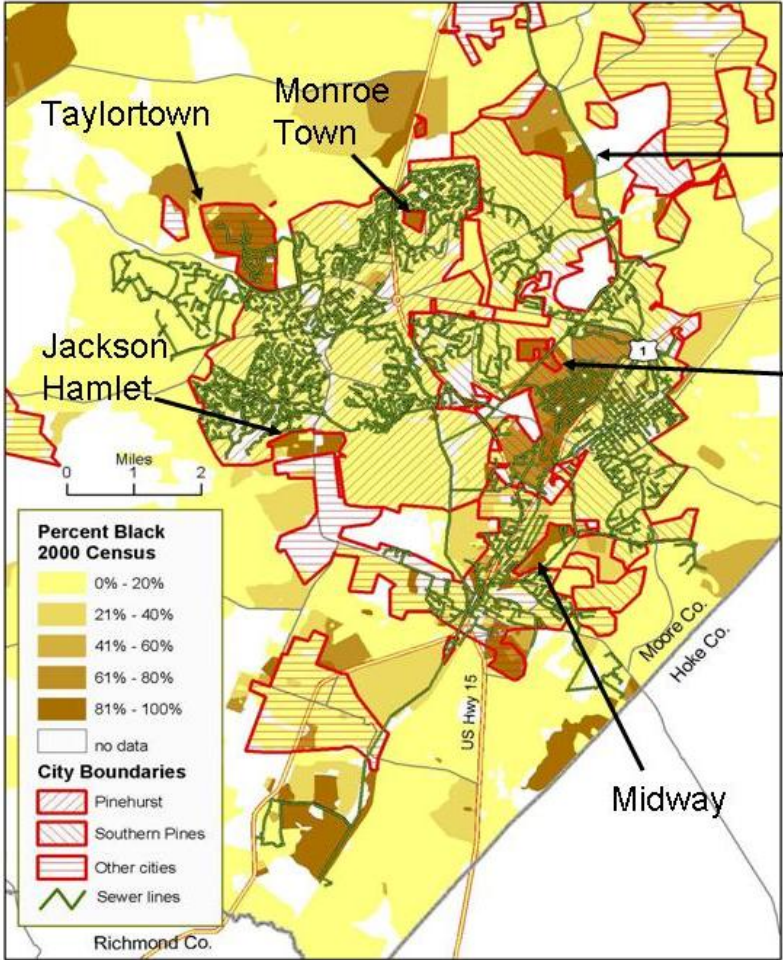

Examples of Excluded Communities in North Carolina

Bertie County, NC

Hoke County, NC

Moore County, NC

Source: Cedar Grove Institute for Sustainable Communities
 Prepared for "Workshop for Excluded Communities," March 10, 2007, Carthage, NC