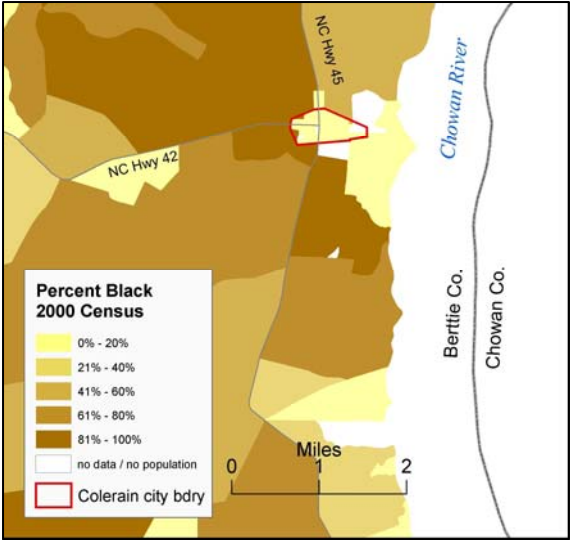

Examples of Excluded Communities in North Carolina

Bertie County, NC

Hoke County, NC

Moore County, NC

Source: Cedar Grove Institute for Sustainable Communities
 Prepared for "Workshop for Excluded Communities," March 10, 2007, Carthage, NC